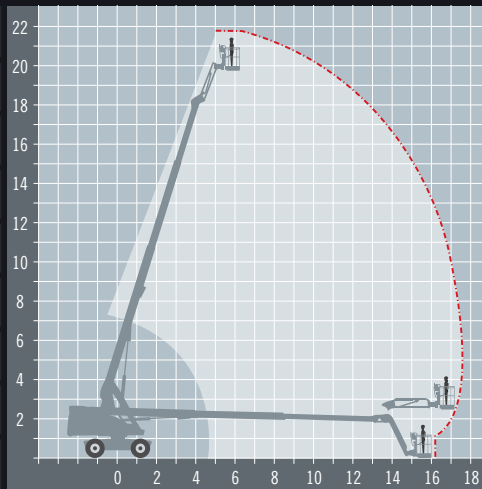

MANITOU 220TJ

ALTERNATIVES: Skyjack SJ66T

All terrain telescopic boom

REACH HEIGHT	21.77 m
PLATFORM HEIGHT	19.77 m
HORIZONTAL REACH	17.63 m
STOWED HEIGHT*	2.72 m
LENGTH	7.29 m
WIDTH	2.48 m
PLATFORM SIZE	2.3 x 0.9 m
WEIGHT	11,850 kg
LIFT CAPACITY	230 kg

The Manitou 220TJ telescopic boom has a large platform that can hold up to 2 operators or 230 kg. The operator is afforded a large working area due to its rotating pendular arm (+/-70°), and continuous turret rotation capacity of 360° providing flexibility of use.